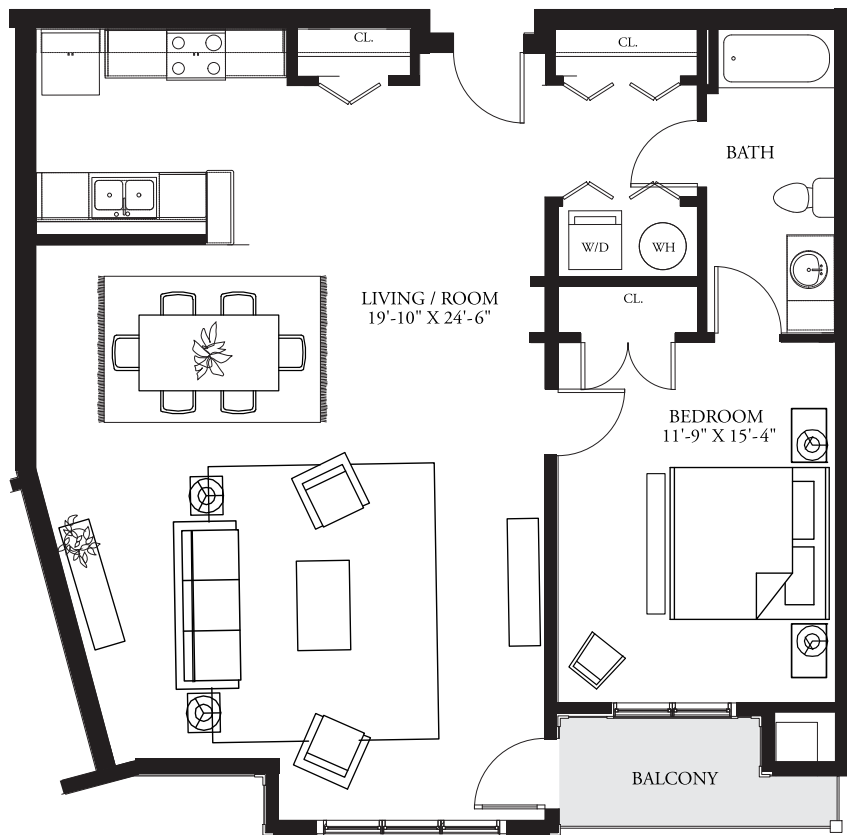

## THE KINGSTON 1 BEDROOM, 1 BATH

1102 SQ. FT.

301 Church Street, South Kingstown, RI 02879  
[www.BrookEdgeVillage.com](http://www.BrookEdgeVillage.com)

*The dimensions, size, configuration, and other information contained in this floor plan are meant to be illustrative only, are not to scale, and are subject to change without notice.*