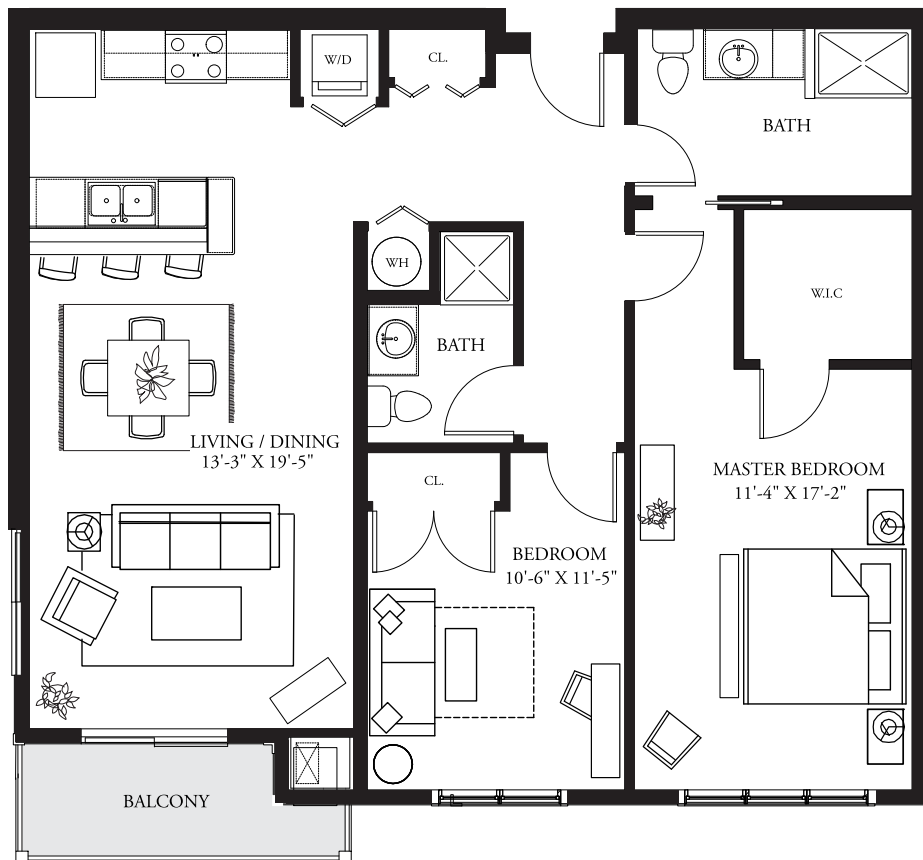

THE WAKEFIELD 2 BEDROOM, 2 BATH

1161 SQ. FT.

301 Church Street, South Kingstown, RI 02879
www.BrookEdgeVillage.com

The dimensions, size, configuration, and other information contained in this floor plan are meant to be illustrative only, are not to scale, and are subject to change without notice.